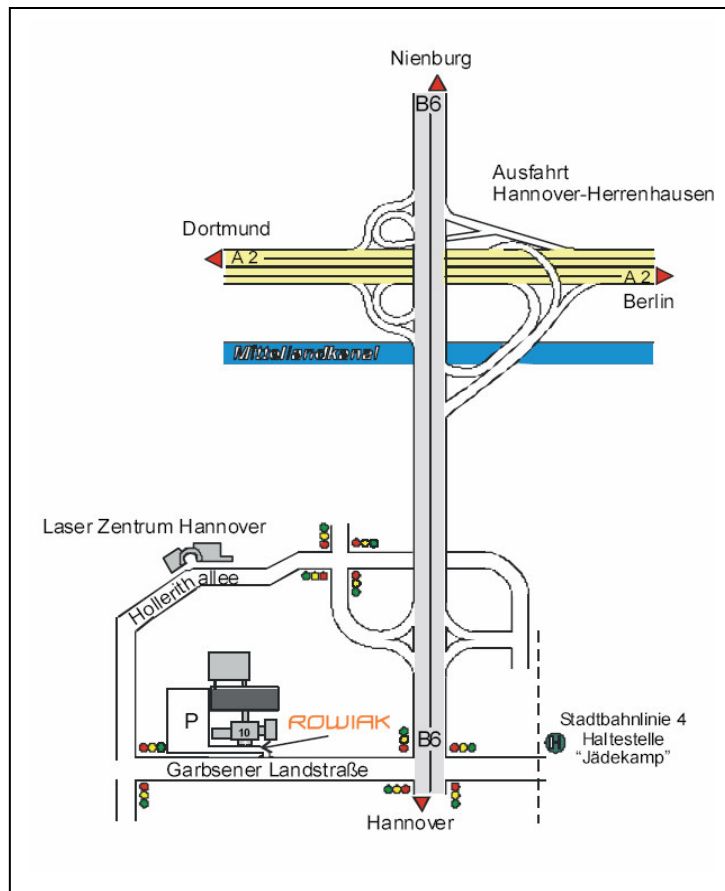

How to find us

Address:

Rowiak GmbH
Garbsener Landstr. 10
30419 Hannover
Fon: + 49 511 277 2950
Fax: + 49 511 277 2959
e-mail: info@rowiak.de
www.rowiak.com

By car:

Take the Autobahn A2 to the exit 'Hannover-Herrenhausen', and continue on the B6 in the direction of Hannover. After about 600 m turn right into 'Garbsener Landstraße'. Follow this street about 200 m. The building with number 10 is located on the right site.

By train:

From the main station in Hannover either by taxi (about 20 min./€ 20,-) or by Underground Line '4' from the station 'Kröpcke' (5 minutes from the main station), in the direction of 'Garbsen' until station 'Jädekamp' (about 20 min./€ 1,90). It's about a 4-minute walk to Rowiak.

By plane:

From the airport Hannover-Langenhagen (HAJ) either directly by taxi (about 15 Min./ € 18,-) or take the suburban railway (Line S5, about 12 min., every 30 min/ € 2,40) to the main station, then continue as above, by tram.